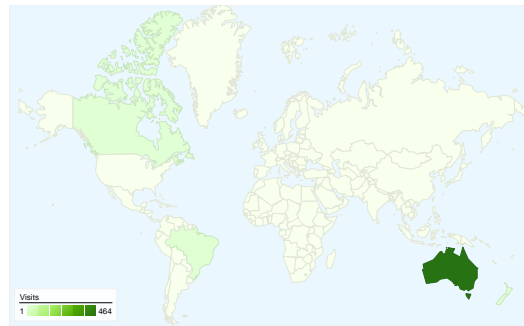

Site Usage

472 Visits

32.63% Bounce Rate

1,233 Pageviews

00:03:49 Avg. Time on Site

2.61 Pages/Visit

30.72% % New Visits

Visitors Overview

Visitors
215

Map Overlay

Traffic Sources Overview

- **Direct Traffic**
225.00 (47.67%)
- **Search Engines**
190.00 (40.25%)
- **Referring Sites**
57.00 (12.08%)

Content Overview

Pages	Pageviews	% Pageviews
/branches/canberra/	437	35.44%
/branches/canberra/html/whats	354	28.71%
/branches/canberra/html/ride_r	217	17.60%
/branches/canberra/html/the_ro	145	11.76%
/branches/canberra/index.htm	62	5.03%

Country/Territory Detail: Australia

215 people visited this site

472 Visits

215 Absolute Unique Visitors

1,233 Pageviews

2.61 Average Pageviews

00:03:49 Time on Site

32.63% Bounce Rate

472 visits came from 5 countries/territories

Site Usage

Country/Territory	Visits	Pages/Visit	Avg. Time on Site	% New Visits	Bounce Rate
Australia	464	2.60	00:03:49	30.39%	31.68%
Brazil	4	1.00	00:00:00	0.00%	100.00%
New Zealand	2	1.00	00:00:00	100.00%	100.00%
Israel	1	18.00	00:31:07	100.00%	0.00%
Canada	1	1.00	00:00:00	100.00%	100.00%