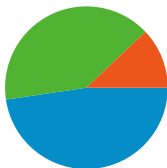

Traffic Sources Overview

- **Direct Traffic**
  225.00 (47.67%)
- **Search Engines**
  190.00 (40.25%)
- **Referring Sites**
  57.00 (12.08%)

Content Overview

Pages	Pageviews	% Pageviews
/branches/canberra/	437	35.44%
/branches/canberra/html/whats	354	28.71%
/branches/canberra/html/ride_r	217	17.60%
/branches/canberra/html/the_ro	145	11.76%
/branches/canberra/index.htm	62	5.03%