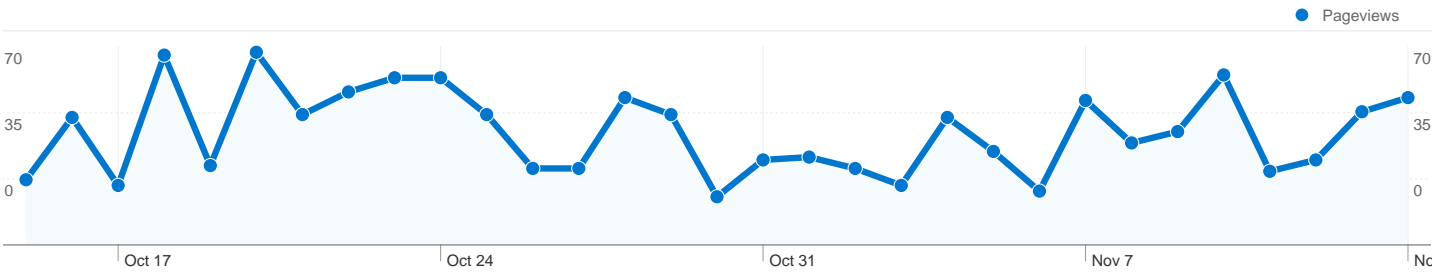

Content Overview

Pages on this site were viewed a total of 1,233 times

1,233 Pageviews

861 Unique Views

32.63% Bounce Rate

Top Content

Pages	Pageviews	% Pageviews
/branches/canberra/	437	35.44%
/branches/canberra/html/whats_on_.htm	354	28.71%
/branches/canberra/html/ride_reports.htm	217	17.60%
/branches/canberra/html/the_ro2_newsletter.htm	145	11.76%
/branches/canberra/index.htm	62	5.03%