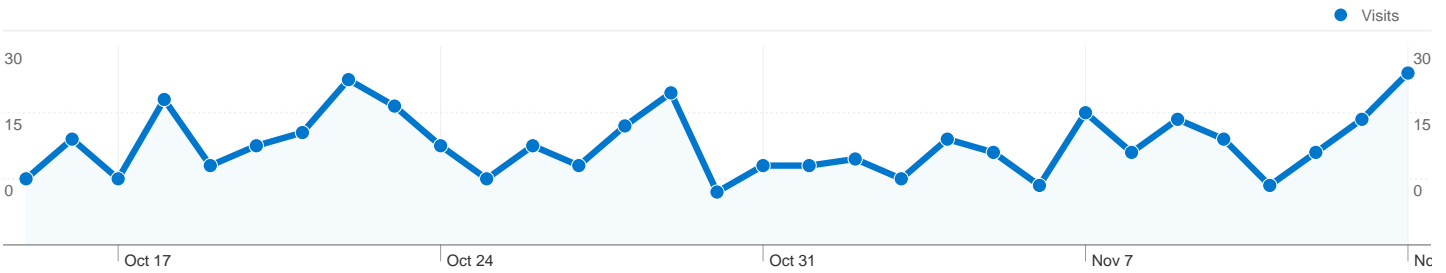

Site Usage

472 Visits

32.63% Bounce Rate

1,233 Pageviews

00:03:49 Avg. Time on Site

2.61 Pages/Visit

30.72% % New Visits

Visitors Overview

Country/Territory Detail: Australia

215 people visited this site

472 Visits

215 Absolute Unique Visitors

1,233 Pageviews

2.61 Average Pageviews

00:03:49 Time on Site

32.63% Bounce Rate

30.72% New Visits

Technical Profile

Browser	Visits	% visits
Internet Explorer	212	44.92%
Firefox	152	32.20%
Safari	69	14.62%
Chrome	25	5.30%
Opera	6	1.27%

All traffic sources sent a total of 472 visits

-  **47.67%** Direct Traffic
-  **12.08%** Referring Sites
-  **40.25%** Search Engines

472 visits came from 5 countries/territories

Site Usage

Country/Territory	Visits	Pages/Visit	Avg. Time on Site	% New Visits	Bounce Rate
Australia	464	2.60	00:03:49	30.39%	31.68%
Brazil	4	1.00	00:00:00	0.00%	100.00%
New Zealand	2	1.00	00:00:00	100.00%	100.00%
Israel	1	18.00	00:31:07	100.00%	0.00%
Canada	1	1.00	00:00:00	100.00%	100.00%