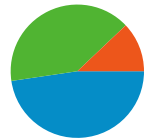

30.72% New Visits

Technical Profile

Browser	Visits	% visits
Internet Explorer	212	44.92%
Firefox	152	32.20%
Safari	69	14.62%
Chrome	25	5.30%
Opera	6	1.27%

All traffic sources sent a total of 472 visits

-  **47.67%** Direct Traffic
-  **12.08%** Referring Sites
-  **40.25%** Search Engines

- **Direct Traffic**
225.00 (47.67%)
- **Search Engines**
190.00 (40.25%)
- **Referring Sites**
57.00 (12.08%)

Top Traffic Sources

Sources	Visits	% visits	Keywords	Visits	% visits
(direct) ((none))	225	47.67%	ulysses canberra	65	34.21%
google (organic)	161	34.11%	ulysses	19	10.00%
yahoo (organic)	23	4.87%	uylssesclub.org	17	8.95%
vvcmmc.org (referral)	13	2.75%	ulysses club canberra	16	8.42%
the-riotact.com (referral)	12	2.54%	ulysses motorcycle club	13	6.84%