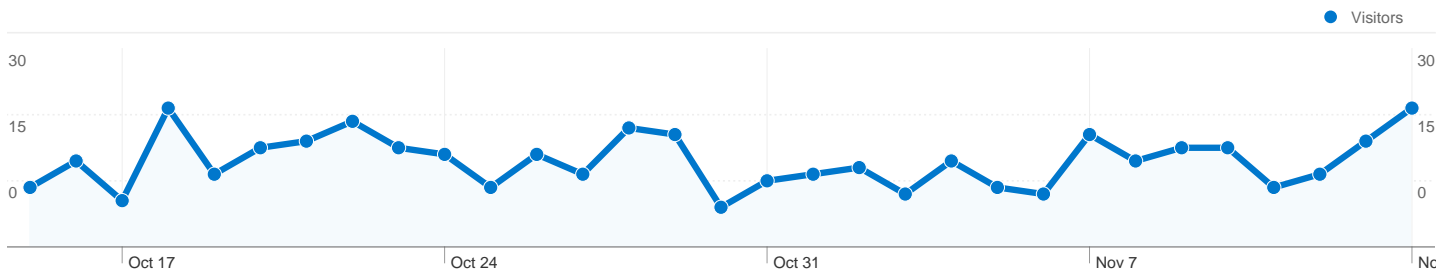

Site Usage

472 Visits

32.63% Bounce Rate

1,233 Pageviews

00:03:49 Avg. Time on Site

2.61 Pages/Visit

30.72% % New Visits

Visitors Overview

Visitors
215

Map Overlay

Traffic Sources Overview

- **Direct Traffic**
225.00 (47.67%)
- **Search Engines**
190.00 (40.25%)
- **Referring Sites**
57.00 (12.08%)

Content Overview

Pages	Pageviews	% Pageviews
/branches/canberra/	437	35.44%
/branches/canberra/html/whats	354	28.71%
/branches/canberra/html/ride_r	217	17.60%
/branches/canberra/html/the_ro	145	11.76%
/branches/canberra/index.htm	62	5.03%

Country/Territory Detail: Australia

215 people visited this site

472 Visits

215 Absolute Unique Visitors

1,233 Pageviews

2.61 Average Pageviews

00:03:49 Time on Site

32.63% Bounce Rate

472 visits came from 5 countries/territories

Site Usage

Country/Territory	Visits	Pages/Visit	Avg. Time on Site	% New Visits	Bounce Rate
Australia	464	2.60	00:03:49	30.39%	31.68%
Brazil	4	1.00	00:00:00	0.00%	100.00%
New Zealand	2	1.00	00:00:00	100.00%	100.00%
Israel	1	18.00	00:31:07	100.00%	0.00%
Canada	1	1.00	00:00:00	100.00%	100.00%