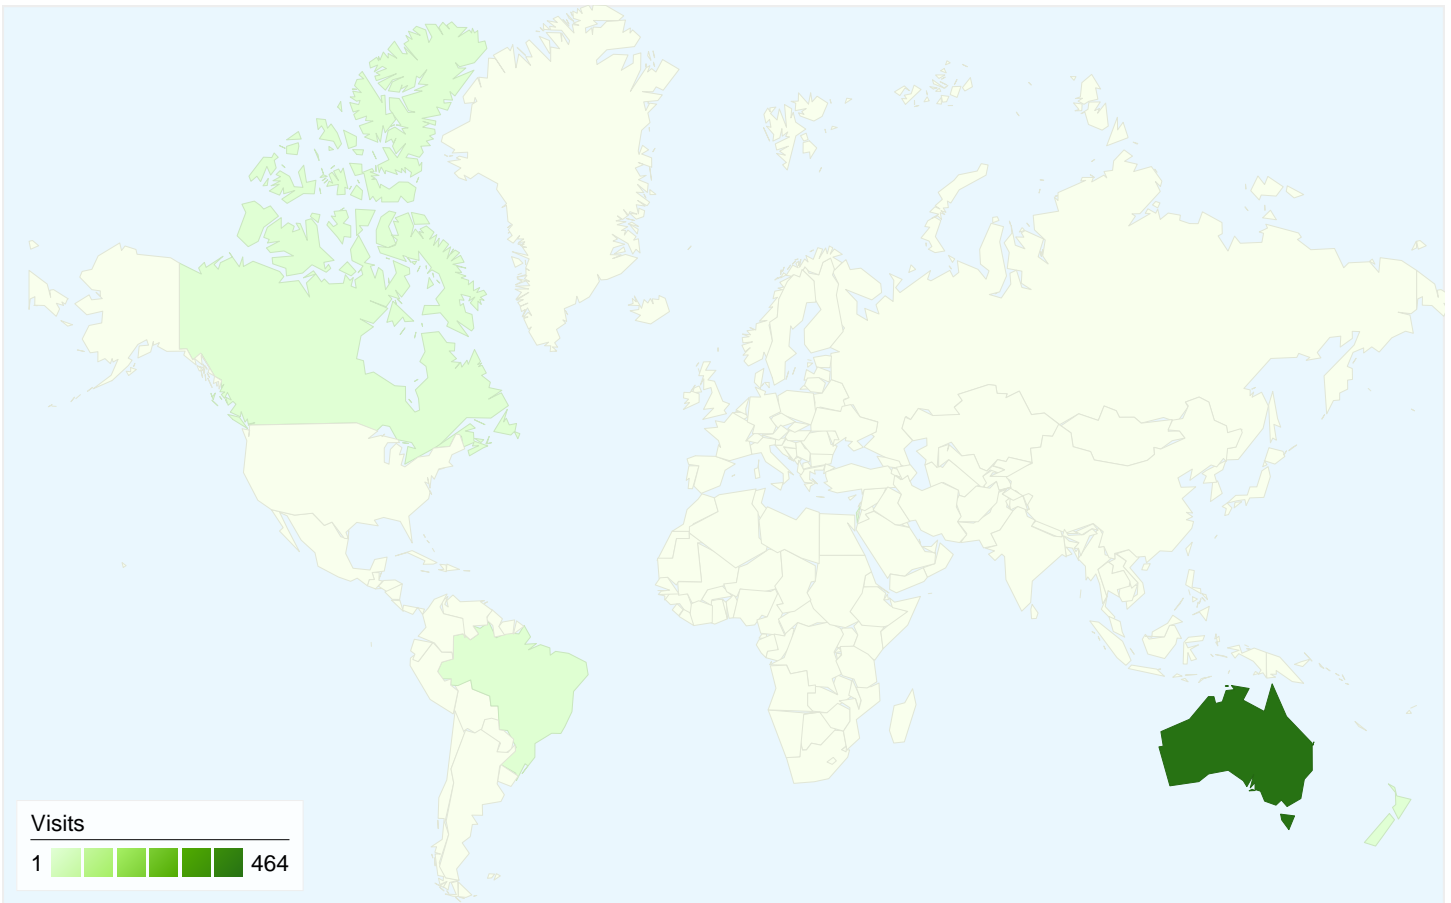

Country/Territory Detail: Australia

215 people visited this site

472 Visits

215 Absolute Unique Visitors

1,233 Pageviews

2.61 Average Pageviews

00:03:49 Time on Site

32.63% Bounce Rate

- **Direct Traffic**
225.00 (47.67%)
- **Search Engines**
190.00 (40.25%)
- **Referring Sites**
57.00 (12.08%)

Top Traffic Sources

Sources	Visits	% visits	Keywords	Visits	% visits
(direct) ((none))	225	47.67%	ulysses canberra	65	34.21%
google (organic)	161	34.11%	ulysses	19	10.00%
yahoo (organic)	23	4.87%	uylssesclub.org	17	8.95%
vvcmmc.org (referral)	13	2.75%	ulysses club canberra	16	8.42%
the-riotact.com (referral)	12	2.54%	ulysses motorcycle club	13	6.84%

This country/territory sent 464 visits via 9 cities

Site Usage						
Visits	Pages/Visit	Avg. Time on Site	% New Visits	Bounce Rate		
464 % of Site Total: 98.31%	2.60 Site Avg: 2.61 (-0.34%)	00:03:49 Site Avg: 00:03:49 (-0.03%)	30.39% Site Avg: 30.72% (-1.08%)	31.68% Site Avg: 32.63% (-2.90%)		
City	Visits	Pages/Visit	Avg. Time on Site	% New Visits	Bounce Rate	
Canberra	371	2.54	00:03:54	23.99%	31.00%	
Sydney	56	2.36	00:03:32	50.00%	30.36%	
Brisbane	14	5.14	00:03:05	64.29%	50.00%	
Melbourne	13	3.54	00:05:24	53.85%	15.38%	
Dubbo	4	1.50	00:01:39	75.00%	75.00%	
Perth	2	2.50	00:00:21	100.00%	50.00%	
Hobart	2	1.00	00:00:00	100.00%	100.00%	
Gold Coast	1	2.00	00:02:27	0.00%	0.00%	
Bathurst	1	2.00	00:02:29	100.00%	0.00%	

472 visits came from 5 countries/territories

Site Usage

Country/Territory	Visits	Pages/Visit	Avg. Time on Site	% New Visits	Bounce Rate
Australia	464	2.60	00:03:49	30.39%	31.68%
Brazil	4	1.00	00:00:00	0.00%	100.00%
New Zealand	2	1.00	00:00:00	100.00%	100.00%
Israel	1	18.00	00:31:07	100.00%	0.00%
Canada	1	1.00	00:00:00	100.00%	100.00%