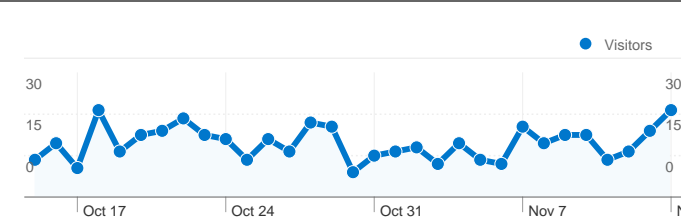

Site Usage

472 Visits

32.63% Bounce Rate

1,233 Pageviews

00:03:49 Avg. Time on Site

2.61 Pages/Visit

30.72% % New Visits

Visitors Overview

Country/Territory Detail: Australia

215 people visited this site

472 Visits

215 Absolute Unique Visitors

1,233 Pageviews

2.61 Average Pageviews

00:03:49 Time on Site

32.63% Bounce Rate

472 visits came from 5 countries/territories

Site Usage

Country/Territory	Visits	Pages/Visit	Avg. Time on Site	% New Visits	Bounce Rate
Australia	464	2.60	00:03:49	30.39%	31.68%
Brazil	4	1.00	00:00:00	0.00%	100.00%
New Zealand	2	1.00	00:00:00	100.00%	100.00%
Israel	1	18.00	00:31:07	100.00%	0.00%
Canada	1	1.00	00:00:00	100.00%	100.00%

1 - 5 of 5

Content Overview

Pages on this site were viewed a total of 1,233 times

1,233 Pageviews

861 Unique Views

32.63% Bounce Rate

Top Content

Pages	Pageviews	% Pageviews
/branches/canberra/	437	35.44%
/branches/canberra/html/whats_on_.htm	354	28.71%
/branches/canberra/html/ride_reports.htm	217	17.60%
/branches/canberra/html/the_ro2_newsletter.htm	145	11.76%
/branches/canberra/index.htm	62	5.03%