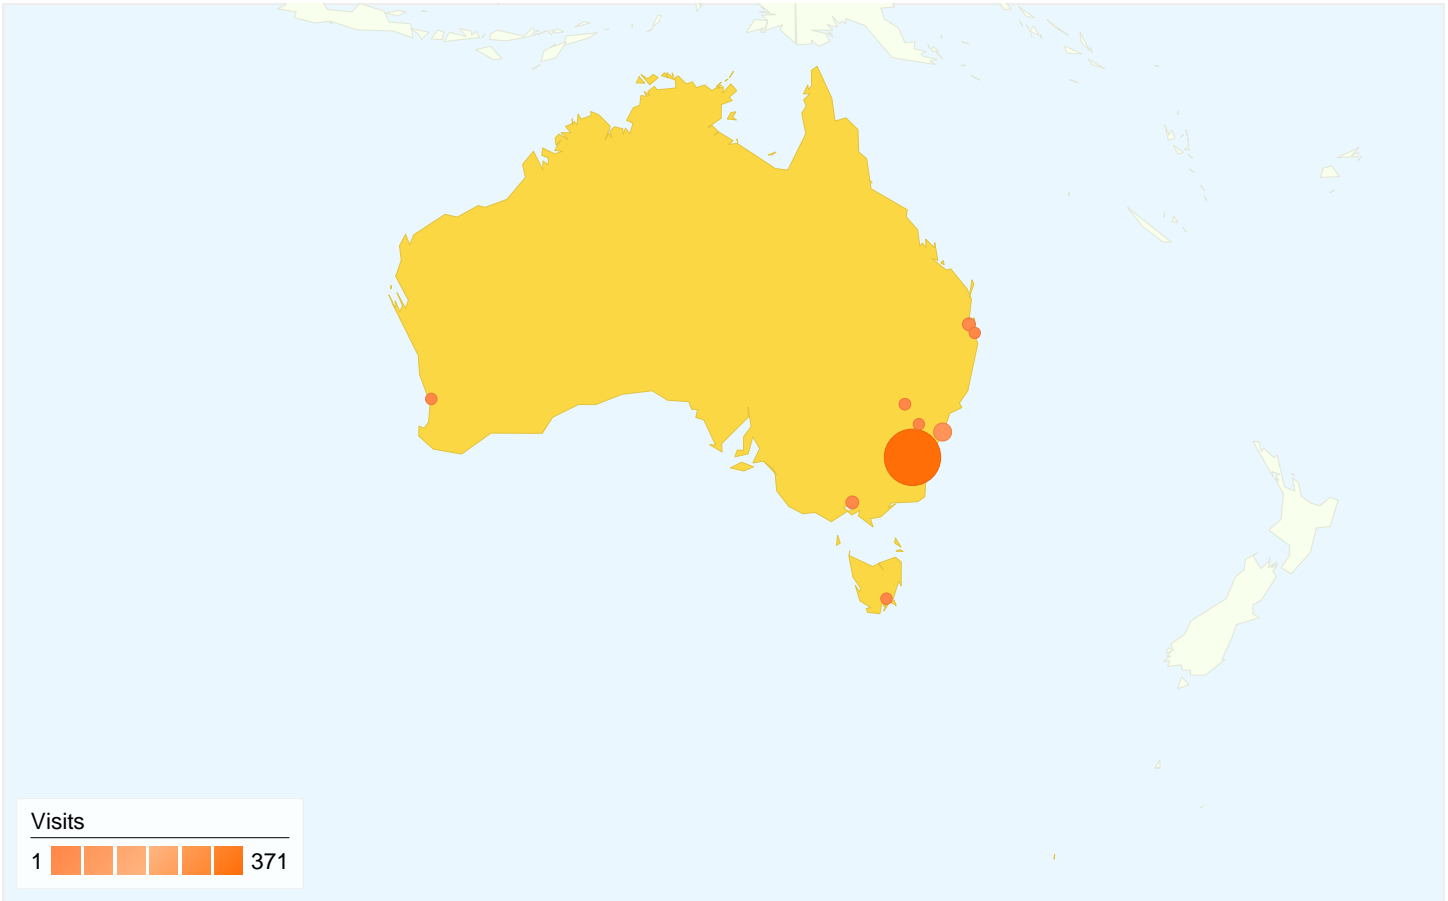

Country/Territory Detail: Australia

215 people visited this site

472 Visits

215 Absolute Unique Visitors

1,233 Pageviews

2.61 Average Pageviews

00:03:49 Time on Site

32.63% Bounce Rate

30.72% New Visits

Technical Profile

Browser	Visits	% visits
Internet Explorer	212	44.92%
Firefox	152	32.20%
Safari	69	14.62%
Chrome	25	5.30%
Opera	6	1.27%

All traffic sources sent a total of 472 visits

-  **47.67%** Direct Traffic
-  **12.08%** Referring Sites
-  **40.25%** Search Engines

This country/territory sent 464 visits via 9 cities

Site Usage						
Visits	Pages/Visit	Avg. Time on Site	% New Visits	Bounce Rate		
464 % of Site Total: 98.31%	2.60 Site Avg: 2.61 (-0.34%)	00:03:49 Site Avg: 00:03:49 (-0.03%)	30.39% Site Avg: 30.72% (-1.08%)	31.68% Site Avg: 32.63% (-2.90%)		
City	Visits	Pages/Visit	Avg. Time on Site	% New Visits	Bounce Rate	
Canberra	371	2.54	00:03:54	23.99%	31.00%	
Sydney	56	2.36	00:03:32	50.00%	30.36%	
Brisbane	14	5.14	00:03:05	64.29%	50.00%	
Melbourne	13	3.54	00:05:24	53.85%	15.38%	
Dubbo	4	1.50	00:01:39	75.00%	75.00%	
Perth	2	2.50	00:00:21	100.00%	50.00%	
Hobart	2	1.00	00:00:00	100.00%	100.00%	
Gold Coast	1	2.00	00:02:27	0.00%	0.00%	
Bathurst	1	2.00	00:02:29	100.00%	0.00%	

472 visits came from 5 countries/territories

Site Usage

Country/Territory	Visits	Pages/Visit	Avg. Time on Site	% New Visits	Bounce Rate
Australia	464	2.60	00:03:49	30.39%	31.68%
Brazil	4	1.00	00:00:00	0.00%	100.00%
New Zealand	2	1.00	00:00:00	100.00%	100.00%
Israel	1	18.00	00:31:07	100.00%	0.00%
Canada	1	1.00	00:00:00	100.00%	100.00%