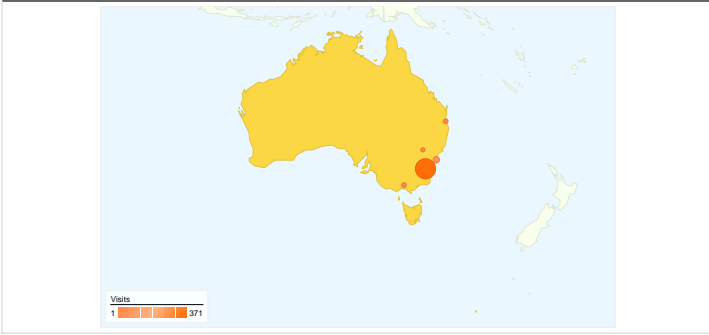

Visitors
215

Map Overlay

Traffic Sources Overview

- **Direct Traffic**
225.00 (47.67%)
- **Search Engines**
190.00 (40.25%)
- **Referring Sites**
57.00 (12.08%)

Content Overview

Pages	Pageviews	% Pageviews
/branches/canberra/	437	35.44%
/branches/canberra/html/whats	354	28.71%
/branches/canberra/html/ride_r	217	17.60%
/branches/canberra/html/the_ro	145	11.76%
/branches/canberra/index.htm	62	5.03%

Country/Territory Detail: Australia

215 people visited this site

472 Visits

215 Absolute Unique Visitors

1,233 Pageviews

2.61 Average Pageviews

00:03:49 Time on Site

32.63% Bounce Rate

472 visits came from 5 countries/territories

Site Usage

Country/Territory	Visits	Pages/Visit	Avg. Time on Site	% New Visits	Bounce Rate
Australia	464	2.60	00:03:49	30.39%	31.68%
Brazil	4	1.00	00:00:00	0.00%	100.00%
New Zealand	2	1.00	00:00:00	100.00%	100.00%
Israel	1	18.00	00:31:07	100.00%	0.00%
Canada	1	1.00	00:00:00	100.00%	100.00%